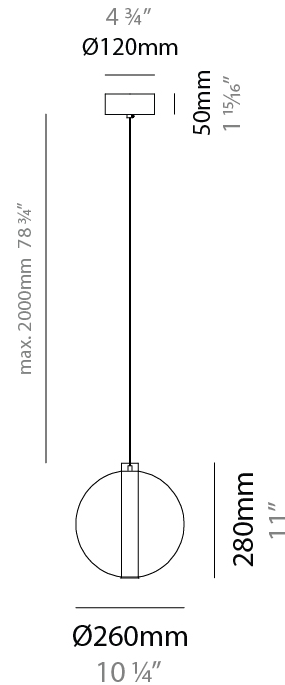

D141226-

base number	Color Temperature	Finish Options	Finish Options

1. To build a product code in our configurator select the specify button on the base model # product page
2. To build a manual product code on this datasheet choose from the options listed below in blue font and add the suffix to the base model #

GENERAL

Series: Oscura Max
Subseries: Oscura Max - Monopoint
Partner: Cangini & Tucci
Division: Design
Installation: Suspension
Product Type: Pendant
Mounting Location: Ceiling

PHYSICAL

Shape: Round
Diameter (mm): 260
Diameter (in): 10 3/4
Height (mm): 280
Height (in): 11
Max. Overall Height (mm): 2280
Max. Overall Height (in): 89 3/4
Weight (kg): 0.800
Weight (lbs): 1.76
Fixture Finish: AMB / BLK / BRZ / GLD / GRN / PNK / RGD / RUB / SKB / SMK / STE / TOB / TRA
Holder Finish: CHR / WHI / BLK / BCR
Fixture Material: Glass / Metal
Primary Material: Glass - Borosilicate
Cable Details: 2000mm/78 3/4" Transparent cable

ELECTRICAL

Lamp Type: LED (Zhaga Standard)
Input Wattage (W): 7.8
Total Output Wattage (W): 6
Dimming: Non-Dimmable
Driver Included: Yes
Driver Location: Integrated
Input Voltage (V): 120 - 277
Constant Current (MA): 500mA
Upon Request: Non-Dimming / Phase Dimming (120Vac only) / 0-10V Dimming

LED

Color Temperature (°K): 2700 / 3000
Max. Delivered Lumen (lm): 866
CRI: >90 CRI

OPTICAL

RATINGS AND CERTIFICATIONS

Certified By: Certified for North American Standards
IP rating: IP20