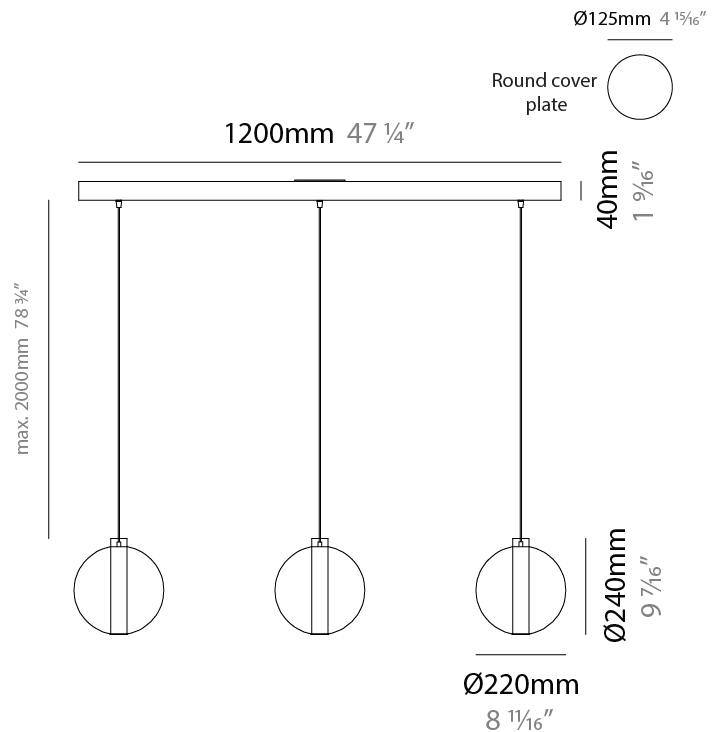

1. To build a product code in our configurator select the specify button on the base model # product page
2. To build a manual product code on this datasheet choose from the options listed below in blue font and add the suffix to the base model #

GENERAL

Series: Oscura Max
Subseries: Oscura Max - 3 Light Linear
Partner: Cangini & Tucci
Division: Design
Installation: Suspension
Product Type: Pendant
Mounting Location: Ceiling

PHYSICAL

Shape: Round
Diameter (mm): 220
Diameter (in): 8 11/16
Length (mm): 1200
Length (in): 47 1/4
Height (mm): 240
Height (in): 9 7/16
Max. Overall Height (mm): 2240
Max. Overall Height (in): 88 3/16
Weight (kg): 3.400
Weight (lbs): 7.50
Fixture Finish: [AMB / BLK / BRZ / GLD / GRN / PNK / RGD / RUB / SKB / SMK / STE / TOB / TRA](#)
Holder Finish: [CHR / WHI / BLK / BCR](#)
Accent Finish: [PSS](#)
Fixture Material: [Glass / Metal](#)
Primary Material: [Glass - Borosilicate](#)
Cable Details: [2000mm/78 3/4" Transparent cable](#)

ELECTRICAL

Lamp Type: [LED (Zhaga Standard)](#)
Input Wattage (W): [23.4](#)
Total Output Wattage (W): [18](#)
Dimming: [Non-Dimmable](#)
Driver Included: [Yes](#)
Driver Location: [Integrated](#)
Input Voltage (V): [120 - 277](#)
Constant Current (MA): [500mA](#)
Upon Request: [Non-Dimming / Phase Dimming (120Vac only) / 0-10V Dimming](#)

LED

Number of LEDs: [3](#)
Color Temperature (°K): [2700 / 3000](#)
Max. Delivered Lumen (lm): [2598](#)
CRI: [>90 CRI](#)

OPTICAL

RATINGS AND CERTIFICATIONS

Certified By: [Certified for North American Standards](#)
IP rating: [IP20](#)