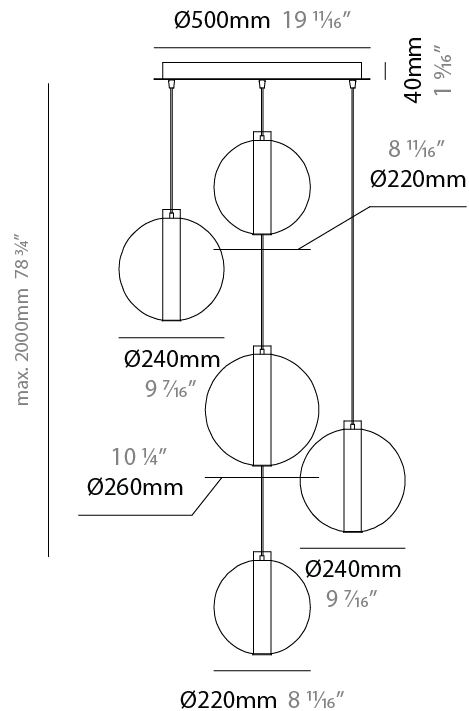

1. To build a product code in our configurator select the specify button on the base model # product page
2. To build a manual product code on this datasheet choose from the options listed below in blue font and add the suffix to the base model #

GENERAL

Series: Oscura Max
Subseries: Oscura Max - 5 Light Cluster
Partner: Cangini & Tucci
Division: Design
Installation: Suspension
Product Type: Pendant
Mounting Location: Ceiling

PHYSICAL

Shape: Round
Diameter (mm): 560
Diameter (in): 22 1/16
Height (mm): 560
Height (in): 22 1/16
Max. Overall Height (mm): 2560
Max. Overall Height (in): 100 13/16
Weight (kg): 8.555
Weight (lbs): 18.86
Fixture Finish: AMB / BLK / BRZ / GLD / GRN / PNK / RGD / RUB / SKB / SMK / STE / TOB / TRA
Holder Finish: CHR / WHI / BLK / BCR
Accent Finish: PSS
Fixture Material: Glass / Metal
Primary Material: Glass - Borosilicate
Cable Details: 2000mm/78 3/4" Transparent cable

ELECTRICAL

Number of Lamps: 5
Lamp Type: LED (Zhaga Standard)
Input Wattage (W): 39
Total Output Wattage (W): 30
Dimming: Non-Dimmable
Driver Included: Yes
Driver Location: Integrated
Input Voltage (V): 120 - 277
Constant Current (MA): 500mA
Upon Request: Non-Dimming / Phase Dimming (120Vac only) / 0-10V Dimming

LED

Number of LEDs: 5
Color Temperature (°K): 2700 / 3000
Max. Delivered Lumen (lm): 4330
CRI: >90 CRI

OPTICAL

RATINGS AND CERTIFICATIONS

Certified By: Certified for North American Standards
IP rating: IP20