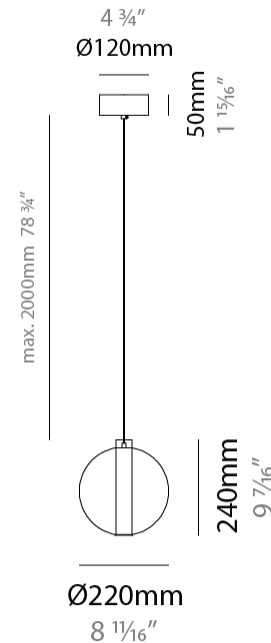

1. To build a product code in our configurator select the specify button on the base model # product page
2. To build a manual product code on this datasheet choose from the options listed below in blue font and add the suffix to the base model #

GENERAL

Series: Oscura Max
Subseries: Oscura Max - Monopoint
Partner: Cangini & Tucci
Division: Design
Installation: Suspension
Product Type: Pendant
Mounting Location: Ceiling

PHYSICAL

Shape: Round
Diameter (mm): 220
Diameter (in): 8 ¹¹/₁₆
Height (mm): 240
Height (in): 9 ⁷/₁₆
Max. Overall Height (mm): 2240
Max. Overall Height (in): 88 ³/₁₆
Weight (kg): 0.855
Weight (lbs): 1.88
Fixture Finish: [AMB / BLK / BRZ / GLD / GRN / PNK / RGD / RUB / SKB / SMK / STE / TOB / TRA](#)
Holder Finish: CHR / WHI / BLK / BCR
Fixture Material: Glass / Metal
Primary Material: Glass - Borosilicate
Cable Details: 2000mm/78 3/4" Transparent cable

ELECTRICAL

Lamp Type: LED (Zhaga Standard)
Input Wattage (W): 7.8
Total Output Wattage (W): 6
Dimming: Non-Dimmable
Driver Included: Yes
Driver Location: Integrated
Input Voltage (V): 120 - 277
Constant Current (MA): 500mA
Upon Request: Non-Dimming / Phase Dimming (120Vac only) / 0-10V Dimming

LED

Color Temperature (°K): 2700 / 3000
Max. Delivered Lumen (lm): 866
CRI: >90 CRI

OPTICAL

RATINGS AND CERTIFICATIONS

Certified By: Certified for North American Standards
IP rating: IP20

PROJECT
TYPE
SPECIFIER
QUANTITY
DATE